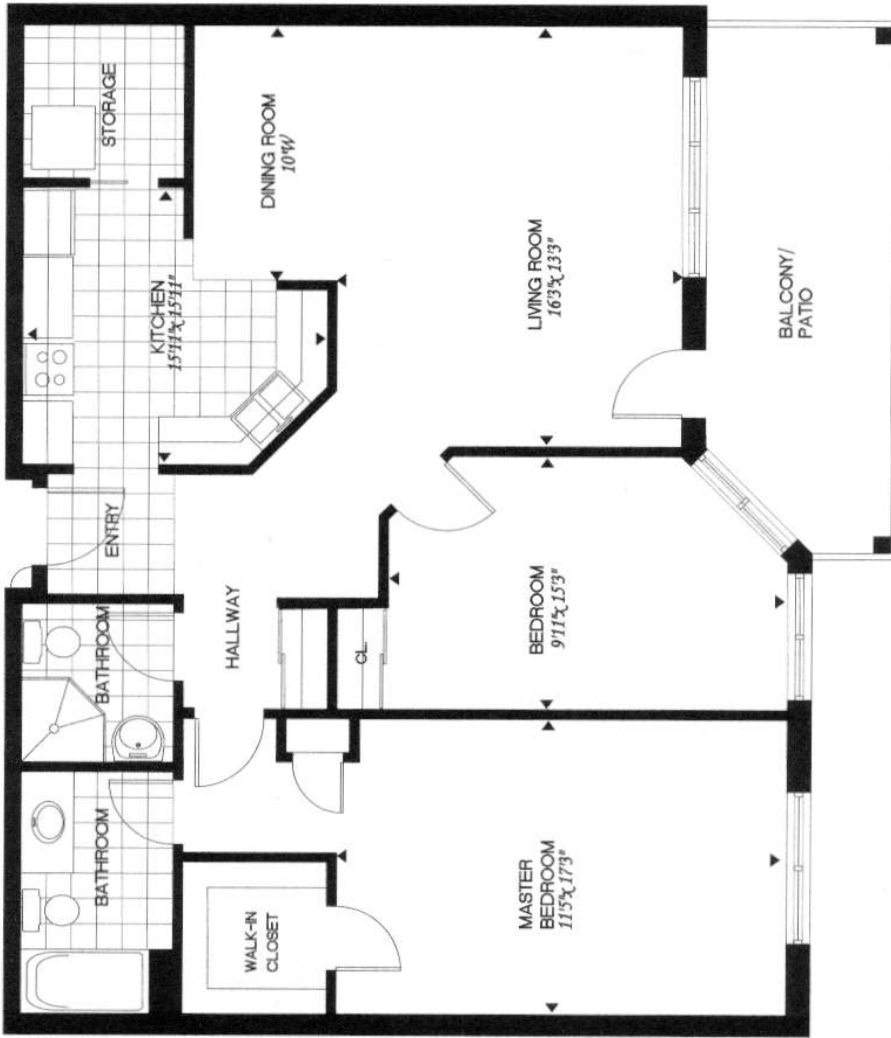

Wellington Home

The total area of each suite noted is measured to the outside face of all perimeter walls except party walls common to two suites where measurement is taken to the centre of the party wall. Individual room sizes are measured to the inside surface of all walls. Non rectangular rooms are noted in the longest dimensions.

Materials, specifications and floor plans are subject to change without notice.

The Diamond

2 BEDROOM UNIT 1128 sq.ft.