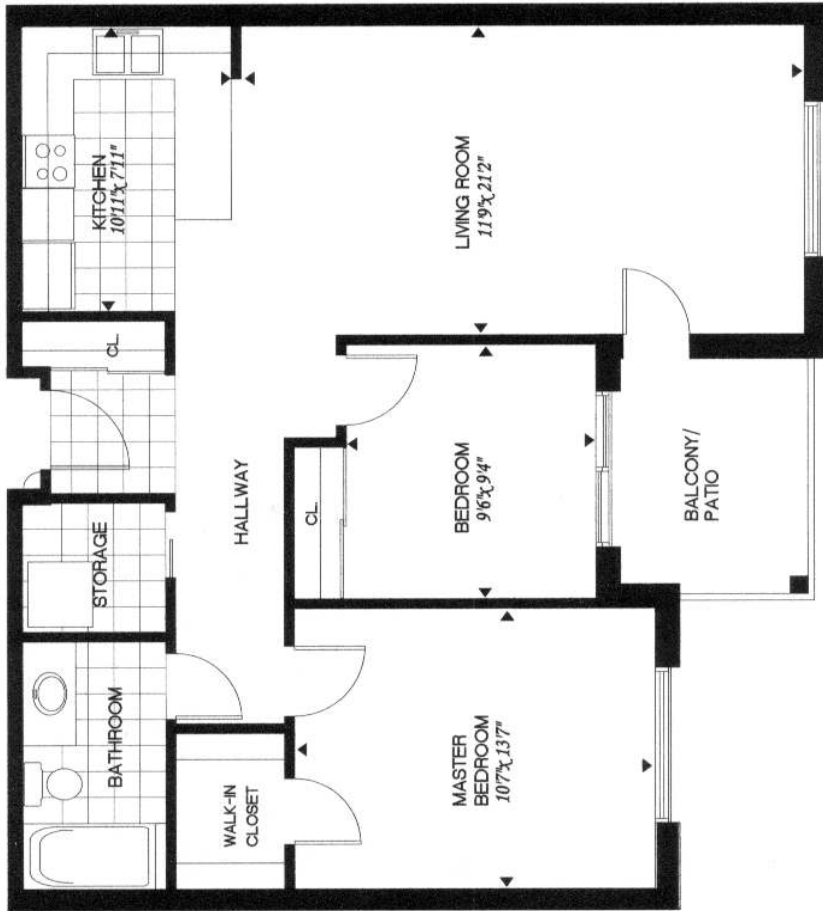

Wellington Home

The total area of each suite noted is measured to the outside face of all perimeter walls except party walls common to two suites where measurement is taken to the centre of the party wall. Individual room sizes are measured to the inside surface of all walls. Non rectangular rooms are noted in the longest dimensions.

Materials, specifications and floor plans are subject to change without notice.

The Ruby

2 BEDROOM UNIT

894 sq.ft.