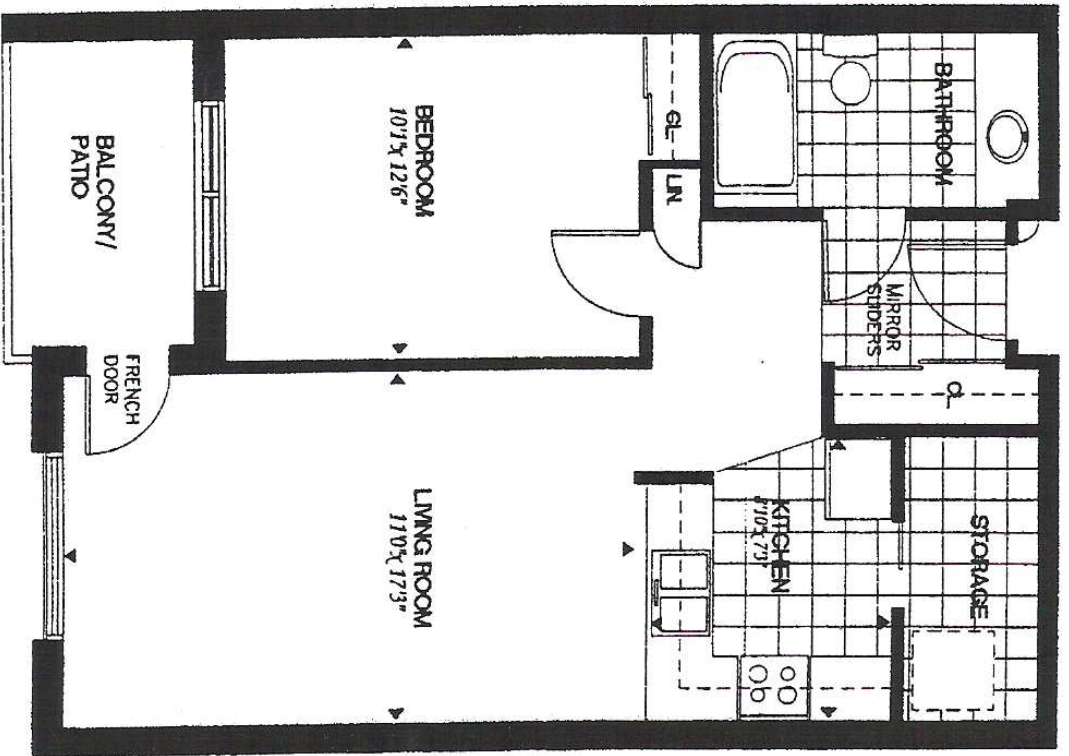

# Wellingtonstone Home

The total area of each suite noted is measured to the outside face of all perimeter walls except party walls common to two suites where measurement is taken to the centre of the party wall. Individual room sizes are measured to the inside surface of all walls. Non rectangular rooms are noted in the longest dimensions.

## The Garnet

1 BEDROOM UNIT

633 sq.ft.